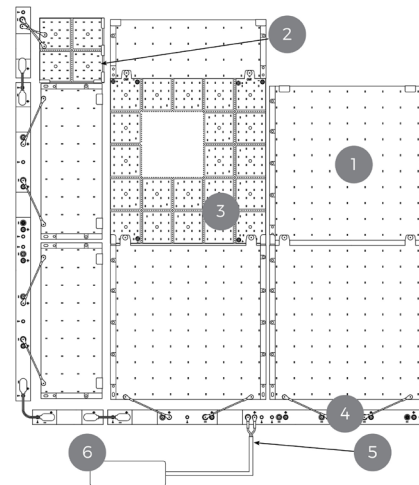

5 Year Limited Warranty:
Parts and workmanship
when used with a Cooledge
approved power supply.

In Canada, TILE Tunable White must
be installed within an enclosure

info@cooledgelighting.com | www.cooledgelighting.com

120-13551 Commerce Parkway, Richmond, BC, Canada V6V 2L1 +1 604 273 2665

COOLEGE™