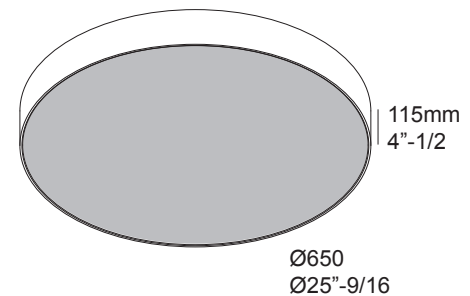

Suspended/Recessed (kit req'd)

Mounting Type	3000K		3500K		Tunable White (2700K-5700K)	
	Order Code	Delivered Lumens	Order Code	Delivered Lumens	Order Code	Delivered Lumens
Surface	C-6 274 95 06 83 ED1	5598	C-6 274 95 06 85 ED1	5598	C-6 274 95 06 26 ED5	3502
Suspended/Recessed	C-6 274 97 06 83 ED1		C-6 274 97 06 85 ED1		C-6 274 97 06 26 ED5	
Recessed Kit	C-274 94 0710	N/A	C-274 94 0710	N/A	C-274 94 0710	N/A