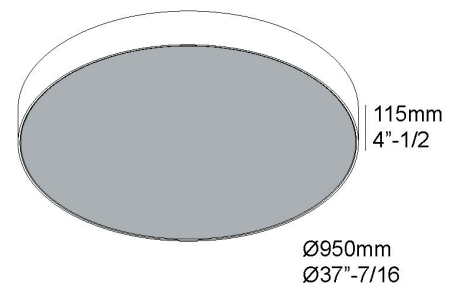

Suspended/Recessed (kit req'd)

Mounting Type	3000K		3500K		Tunable White (2700K-5700K)	
	Order Code	Delivered Lumens	Order Code	Delivered Lumens	Order Code	Delivered Lumens
Surface	C-6 274 95 09 83 ED1	14,410	C-6 274 95 09 85 ED1	14,410	C-6 274 95 09 26 ED5	9005
Suspended/Recessed	C-6 274 97 09 83 ED1		C-6 274 97 09 85 ED1		C-6 274 97 09 26 ED5	
Recessed Kit	C-274 94 1010	N/A	C-274 94 1010	N/A	C-274 94 1010	N/A