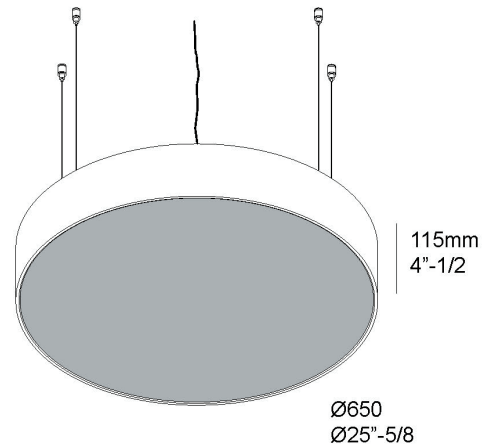

SPECIFICATION SHEET

GENERAL LIGHTING - LARGE LUMINAIRES

C-GENERAL-LLC1-2 UP/DOWN

APPLICATION

- Suspended ceiling illumination with direct and indirect components
- 0-10V dimmable electronic power supply included
- For indoor use only

PHOTOMETRIC

Light Sources:

- 3000K/3500K >> LED Array UP – 17W; DOWN – 60W
- Tunable White (2700K-5700K) >> LED Array UP – 12W; DOWN – 50W
- CRI: >80

MECHANICAL

- Dimensions: Height = 4-1/2" (115mm); Diameter = 25-9/16" (650mm)
- IP Rating: IP20
- Weight: 14.5lbs (6.6kg)

ELECTRICAL

- Power Supply: Dimmable electronic
- Input Voltage: 120-277VAC (60Hz)

Dimming:

- 0-10V
- Tunable White (contact Cooledge for options)

FINISH COLOR

Add your selection using the following codes:

- W - White
- B - Black

ACCESSORIES

Mounting Type	3000K		3500K		Tunable White (2700K-5700K)	
	Order Code	Total Delivered Lumens	Order Code	Total Delivered Lumens	Order Code	Total Delivered Lumens
Suspended	C-6 274 96 06 83 ED1	7628	C-6 274 96 06 85 ED1	7628	C-6 274 96 06 26 ED5	6528