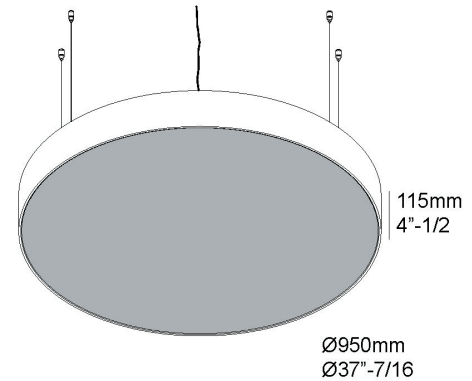

SPECIFICATION SHEET

GENERAL LIGHTING - LARGE LUMINAIRES

C-GENERAL-LLC1-3 UP/DOWN

APPLICATION

- Suspended ceiling illumination with direct and indirect components
- 0-10V dimmable electronic power supply included
- For indoor use only

PHOTOMETRIC

Light Sources:

- 3000K/3500K >> LED Array UP – 30W; DOWN – 150W
- Tunable White (2700K-5700K) >> LED Array UP – 33W; DOWN – 141W
- CRI: >80

MECHANICAL

- Dimensions: Height = 4-1/2" (115mm); 37-7/16" (950mm)
- IP Rating: IP20
- Weight: 19.6lbs (8.9kg)

ELECTRICAL

- Power Supply: Dimmable electronic
- Input Voltage: 120-277VAC (60Hz)

Dimming:

- 0-10V
- Tunable White (contact Cooledge for options)

FINISH COLOR

Add your selection using the following codes:

- W - White
- B - Black

ACCESSORIES

Mounting Type	3000K		3500K		Tunable White (2700K-5700K)	
	Order Code	Total Delivered Lumens	Order Code	Total Delivered Lumens	Order Code	Total Delivered Lumens
Suspended	C-6 274 96 09 83 ED1	18,550	C-6 274 96 09 85 ED1	18,550	C-6 274 96 09 26 ED5	16,075