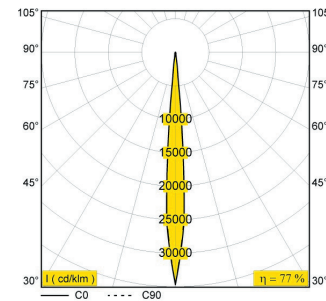

PHOTOMETRIC

- Light Source: LED 5.7W (with PSU = 7W)
- CRI: >90

MECHANICAL

- Dimensions: Height = 4-9/16" (116mm); Diameter = 2" (50mm)
- Adjustable Range: Angle = 0°- 90°; Rotational = 355°
- IP Rating: IP20
- Weight: 0.9lbs (0.41kg)
- Compatible with M20 & M26H track size

- **GC** - Gold
- **BBR** - Black Bronze

ACCESSORIES

Required:

- TUBE

Optional:

- HONEYCOMB
- SOFTENING LENS

Beam angles available: 8° (SP)

Beam Angle	3000K			3500K		
	Source Lumens	Delivered Lumens	Order Code	Source Lumens	Delivered Lumens	Order Code
8° (SP)	519	397	C-6 23366 9310 (MDL) C-6 23363 9315 (DIM5)	519	397	C-6 23366 9510 (MDL) C-6 23363 9515 (DIM5)

PHOTOMETRIC

- Light Source: LED 10.4W (with PSU = 12W)
- CRI: >90

MECHANICAL

- Dimensions: Height = 5-15/16" (150mm); Diameter = 2" (50mm)
- Adjustable Range: Angle = 0°- 90°; Rotational = 355°
- IP Rating: IP20
- Weight: 1.1lbs (0.50kg)
- Compatible with M20 & M26H track size