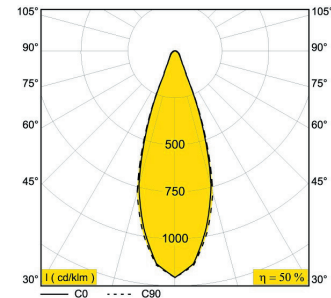

TRACK MOUNTED - SPOT/FLOOD

C-TRACK-SF H2-FLOOD

(available only when ordered with a Cooleedge Specialty Illumination Solution)

APPLICATION

- Track mounted - intended for use with magnetic profiles
- 48VDC remote LED power supply is required (not included)
- For indoor use only

PHOTOMETRIC

- Light Source: LED 10.4W (with PSU = 12W)
- CRI: >90

MECHANICAL

- Dimensions: Height = 5-15/16" (150mm); Diameter = 2" (50mm)
- Adjustable Range: Angle = 0°- 90°; Rotational = 355°
- IP Rating: IP20
- Weight: 1.1lbs (0.50kg)
- Compatible with M20 & M26H track size

ELECTRICAL

- Power Supply: Remote 48VDC (not included)
- Input Voltage: 120VAC (60Hz)

Dimming:

- DIM5 = DALI

FINISH COLOR

Add your selection using the following codes:

- **GC** - Gold
- **BBR** - Black Bronze

ACCESSORIES

Required:

- TUBE

Optional:

- HONEYCOMB
- SOFTENING LENS

Beam angles available: 33° (FL)