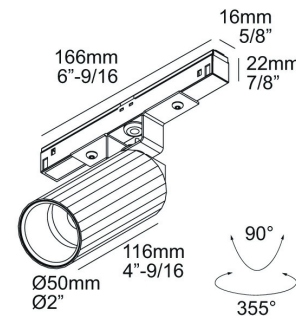

Beam angles available: 8° (SP)

Beam Angle	3000K			3500K		
	Source Lumens	Delivered Lumens	Order Code	Source Lumens	Delivered Lumens	Order Code
8° (SP)	519	397	C-6 23366 9310 (MDL) C-6 23363 9315 (DIM5)	519	397	C-6 23366 9510 (MDL) C-6 23363 9515 (DIM5)