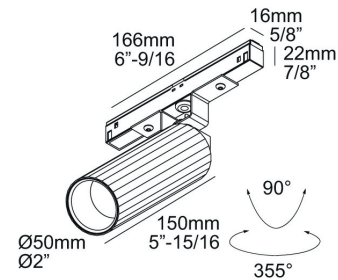

PHOTOMETRIC

- Light Source: LED 5.7W (with PSU = 7W)
- CRI: >90

MECHANICAL

- Dimensions: Height = 4-9/16" (116mm); Diameter = 2" (50mm)
- Adjustable Range: Angle = 0°- 90°; Rotational = 355°
- IP Rating: IP20
- Weight: 0.9lbs (0.41kg)
- Compatible with M20 & M26H track size

PHOTOMETRIC

- Light Source: LED 10.4W (with PSU = 12W)
- CRI: >90

MECHANICAL

- Dimensions: Height = 5-15/16" (150mm); Diameter = 2" (50mm)
- Adjustable Range: Angle = 0°- 90°; Rotational = 355°
- IP Rating: IP20
- Weight: 1.1lbs (0.50kg)
- Compatible with M20 & M26H track size

ACCESSORIES

Required:

- TUBE

Optional:

- HONEYCOMB
- SOFTENING LENS

Beam angles available: 33° (FL)

Beam Angle	3000K			3500K		
	Source Lumens	Delivered Lumens	Order Code	Source Lumens	Delivered Lumens	Order Code
33° (FL)	1128	566	C-6 23364 9325 (DIM5)	1163	584	C-6 23364 9525 (DIM5)