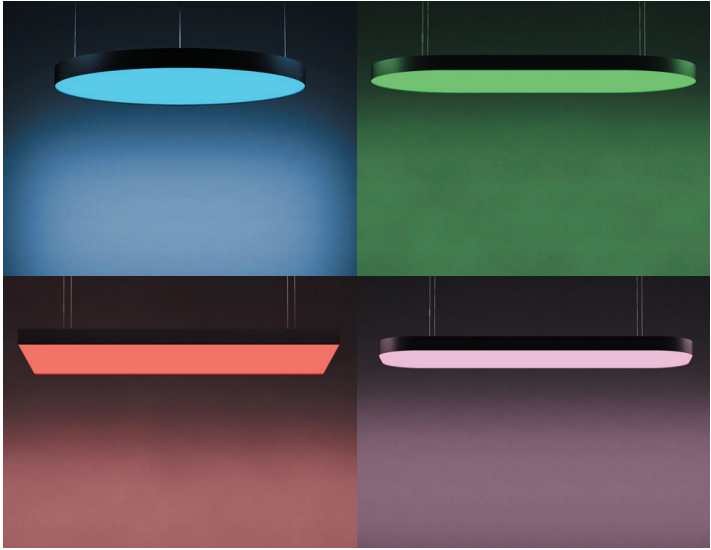

COOLEEDGE LUMINOUS CEILING FABRICOLOR: SPECIFICATIONS

PROJECT		REFERENCE TYPE	
SPECIFIED BY		QUANTITY	
DATE		NOTE	Luminous Ceilings

DESCRIPTION

Cooledge **FABRIColor** luminaires combine large-scale architectural forms incorporating fabric diffusers with W+RGB dynamic color and acoustic performance to deliver an immersive color experience.

Use **FABRIColor** to deliver high quality functional illumination that transforms into full canopies of immersive color or zones of vibrant hues for:

- Multi-purpose rooms in hotels and convention areas
- Retail shops
- Public plazas and transportation terminals
- Anywhere that can use a splash of color

SIZES

Nominal Size (see "Dimensions" for actual sizes)
Rectangle: Xtra Small (RXS) = 4'x4' (1.2mx1.2m)
Rectangle: Small (RS) = 4'x6' (1.2mx1.8m)
Rectangle: Medium (RM) = 4'x8' (1.2mx2.4m)
Rectangle: Large (RL) = 6'x6' (1.8mx1.8m)
Rectangle: Xtra Large (RXL) = 6'x8' (1.8mx2.4m)
Circle: Small (CS) = 4' dia (1.2m dia)
Circle: Large (CL) = 6' dia (1.8m dia)
Curved Corner: Large (CCL) = 6'x9' (1.8mx2.7m)
Bullnose: Medium (BNM) = 4'x8' (1.2mx2.4m)

GENERAL

Location	Indoor, dry location only
Operating Temperature	0 – 40°C (32 – 104°F)
Storage Temperature	-40 – 85°C (-40 – 185°F)
Relative Humidity	90% max (non-condensing)
Input Voltage	120-277 VAC
Diffuser Material	Woven Polyester Fabric (coated)
Frame Material	Aluminum
Fire Rating	ASTM E 84 Class A EN:13501-1 Class B s1d0
Noise Reduction Coefficient (NRC)	Suspended Mounting: 0.75 (ISO Class C)

CERTIFICATION

RoHS

Cooledge Lighting Inc.
110-13551 Commerce Parkway
Richmond, BC V6V 2L1 Canada

O +1 604 273 2665
F +1 604 273 2660
T +1 844 455 4448
W cooledgelighting.com

Cooledge Lighting reserves the right to change materials or modify the design of its product without notification as part of the company's continuing product improvement program.