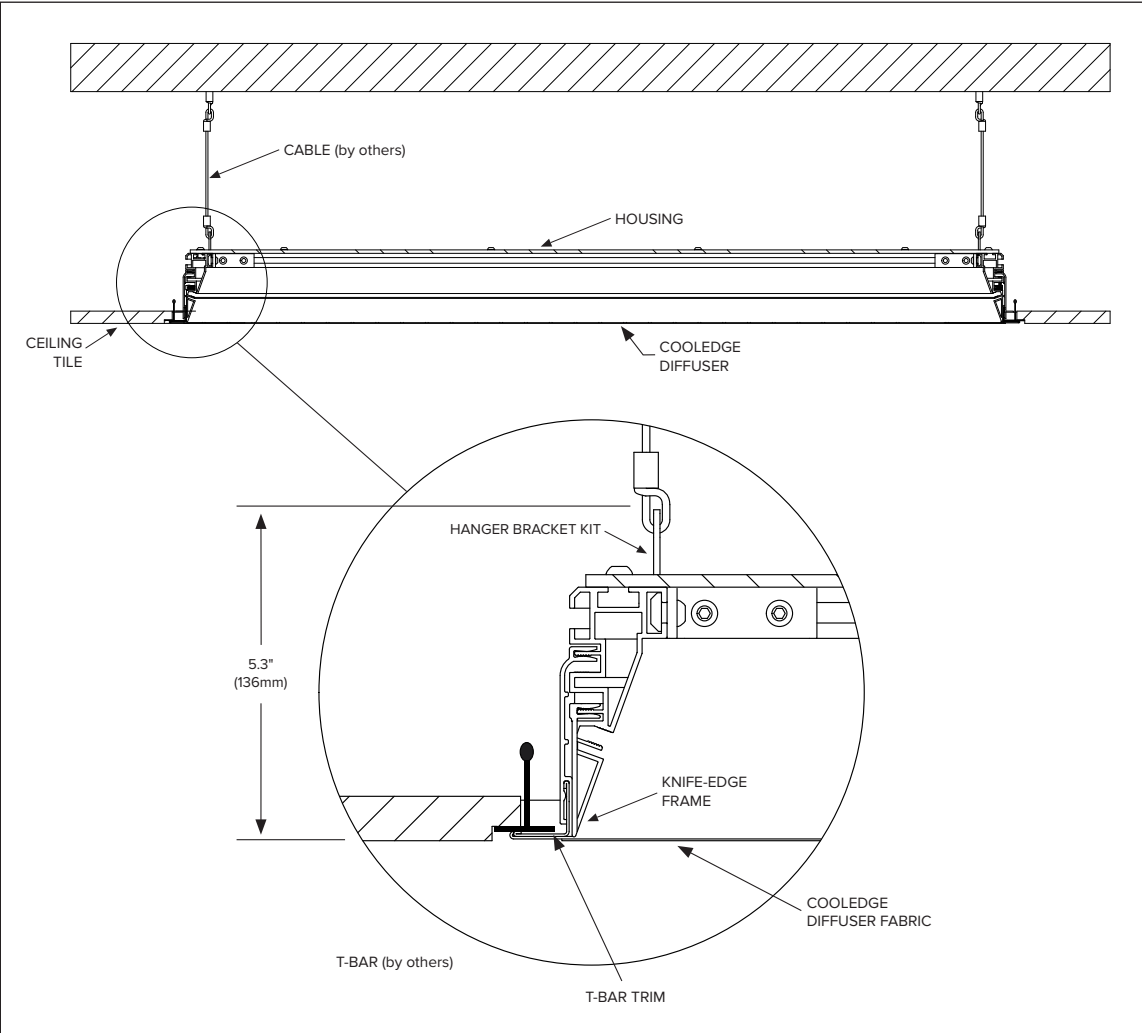

Grid (T-Bar)
(Only Available as Xtra Small Rectangle)