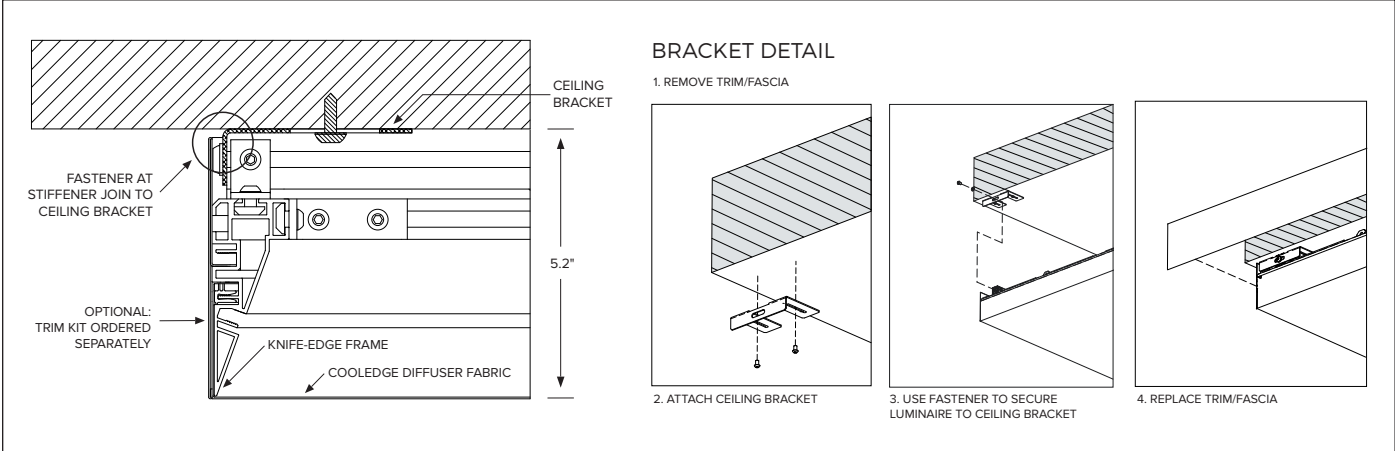

MOUNTING DETAILS

Surface Mount Infinity Edge
(Only Available as Rectangles)