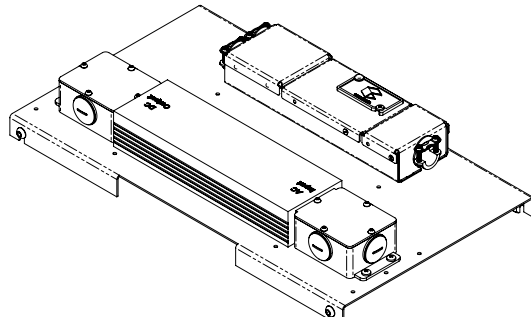

## POWER AND CONTROL MOUNTING

Power Supply with  
CooleEdge Control Module

Actual power & control  
configuration is determined  
by the luminaire model.

**Power & Control Mounting Plate**  
(shipped in a separate package)